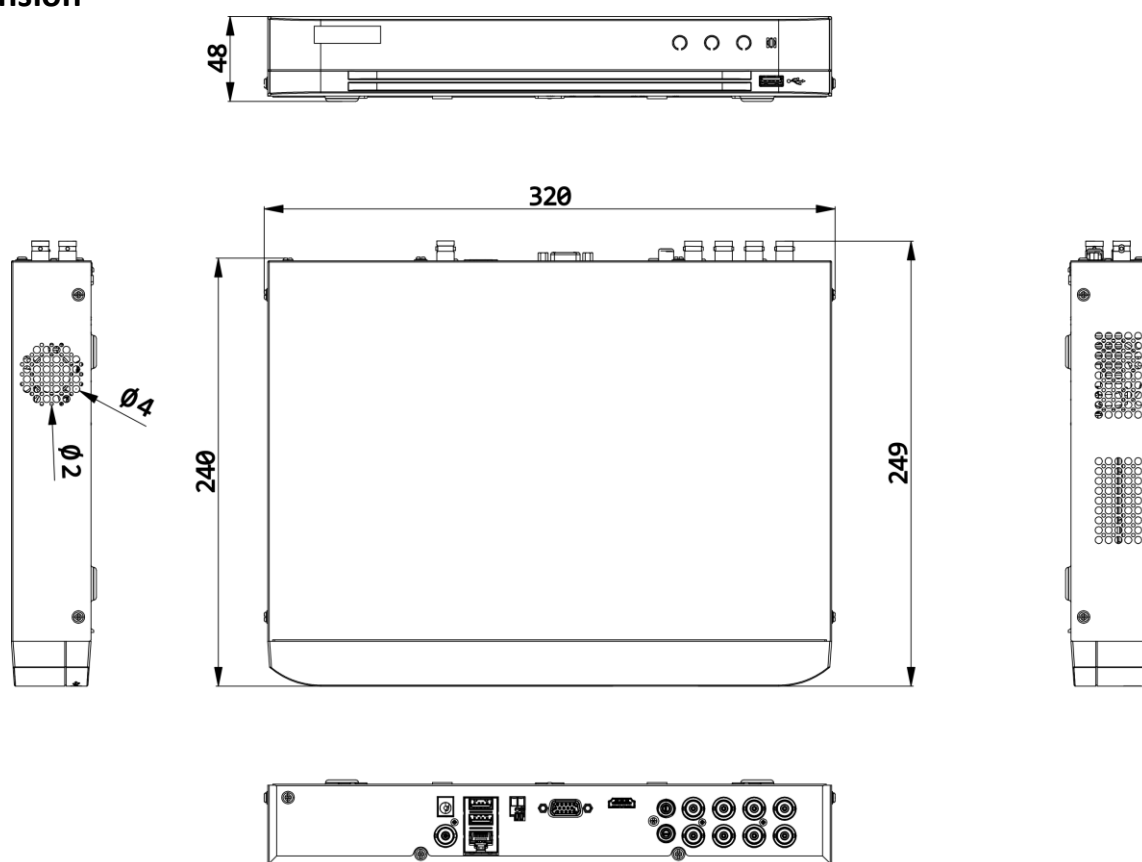

Frame Rate	Main stream: 8 MP@8 fps/3K@12 fps/5 MP@12 fps/4 MP@15 fps/8 MP Lite@15 fps/3 MP@18 fps 1080p/720p/WD1/4CIF/VGA/CIF@25 fps (P)/30 fps (N) Sub-stream: WD1/4CIF/CIF@25 fps (P)/30 fps (N)
Video Bitrate	32 Kbps to 10 Mbps
Dual-stream	Support main stream or sub stream
Stream Type	Video, Video & Audio
Audio Compression	G.711u
Audio Bitrate	64 Kbps
Decoding	
Decoding Capability	up to 24-ch 1080P@30fps
Network	
Total Bandwidth	256 Mbps
Network Protocol	TCP/IP, PPPoE, DHCP, Hik-Connect, DNS, DDNS, NTP, SADP, NFS, iSCSI, UPnP™, HTTPS, ONVIF, ISUP
Remote Connection	64
Network Interface	1, RJ45 10M/100M/1000M self-adaptive Ethernet interface
Auxiliary Interface	
SATA	1 SATA interface
Capacity	up to 12 TB capacity for each disk
Serial Interface	RS-485 (half-duplex)
USB Interface	Front panel: 1 × USB 2.0; Rear panel: 2 × USB 3.0
Alarm In/Out	N/A (optional to support)
General	
Power Supply	12 VDC, 2 A
Consumption	≤ 24 W
Working Temperature	-10 °C to 55 °C (14 °F to 131 °F)
Working Humidity	10% to 90%
Dimension (W × D × H)	320 × 240 × 48 mm (12.6 × 9.4 × 1.9 inch)
Weight	≤ 2 kg (4.4 lb)

▪ **Physical Interface**

No.	Description	No.	Description
1	Video in	6	LAN network interface and USB interface
2	Audio out	7	12 VDC power input
3	HDMI interface	8	GND
4	VGA interface	9	Audio in
5	RS-485 interface	10	Video out

▪ **Available Model**

iDS-7208HUHI-M1/XT

▪ Dimension

scale/1:1;Unit/mm

See Far, Go Further

www.hikvision.com
support@hikvision.com