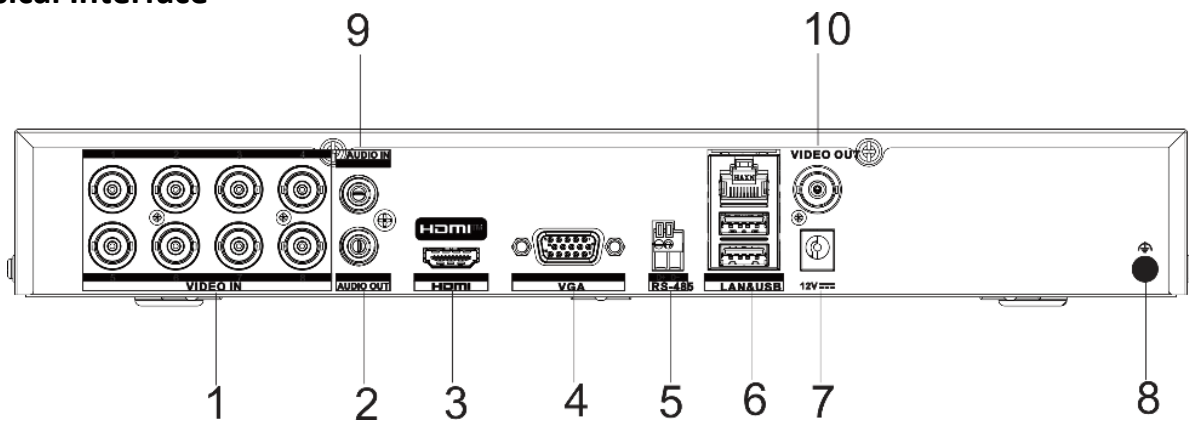

Frame Rate	Main stream: 8 MP@8 fps/3K@12 fps/5 MP@12 fps/4 MP@15 fps/8 MP Lite@15 fps/3 MP@18 fps 1080p/720p/WD1/4CIF/VGA/CIF@25 fps (P)/30 fps (N) Sub-stream: WD1/4CIF/CIF@25 fps (P)/30 fps (N)
Video Bitrate	32 Kbps to 10 Mbps
Dual-stream	Support main stream or sub stream
Stream Type	Video, Video & Audio
Audio Compression	G.711u
Audio Bitrate	64 Kbps
Decoding	
Decoding Capability	up to 24-ch 1080P@30fps
Network	
Total Bandwidth	256 Mbps
Network Protocol	TCP/IP, PPPoE, DHCP, Hik-Connect, DNS, DDNS, NTP, SADP, NFS, iSCSI, UPnP™, HTTPS, ONVIF, ISUP
Remote Connection	64
Network Interface	1, RJ45 10M/100M/1000M self-adaptive Ethernet interface
Auxiliary Interface	
SATA	1 SATA interface
Capacity	up to 12 TB capacity for each disk
Serial Interface	RS-485 (half-duplex)
USB Interface	Front panel: 1 × USB 2.0; Rear panel: 2 × USB 3.0
Alarm In/Out	N/A (optional to support)
General	
Power Supply	12 VDC, 2 A
Consumption	≤ 24 W
Working Temperature	-10 °C to 55 °C (14 °F to 131 °F)
Working Humidity	10% to 90%
Dimension (W × D × H)	320 × 240 × 48 mm (12.6 × 9.4 × 1.9 inch)
Weight	≤ 2 kg (4.4 lb)

▪ **Physical Interface**

No.	Description	No.	Description
1	Video in	6	LAN network interface and USB interface
2	Audio out	7	12 VDC power input
3	HDMI interface	8	GND
4	VGA interface	9	Audio in
5	RS-485 interface	10	Video out

▪ **Available Model**

iDS-7208HUHI-M1/XT

▪ Dimension

scale/1:1;Unit/mm

See Far, Go Further

www.hikvision.com
support@hikvision.com