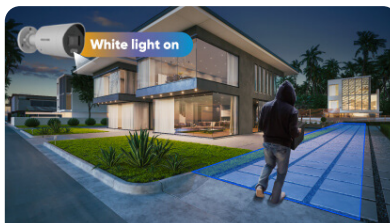

When there is no vehicle or person, the camera uses only the IR light, offering black and white imaging.

When a vehicle or person appears, the white light is automatically triggered, resulting in vivid color imaging with clear details.