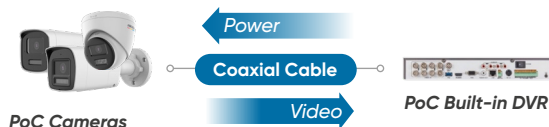

PoC Technology (-E models)