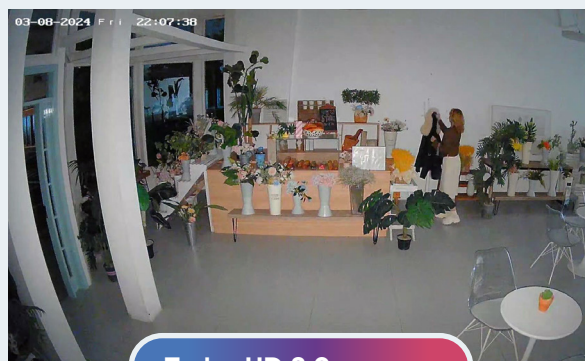

## ColorVu with Two-way Audio

DF3T-LXTS

Two-way Audio

Red & Blue Strobe Light Alarm

**High-sensitivity sensors** vastly improves the utilization of available light.

Other camera

Turbo HD 8.0 camera

# Turbo HD Stitching Technology

Left lens image

Right lens image

Seamless fusion of images in one shot (20:9)