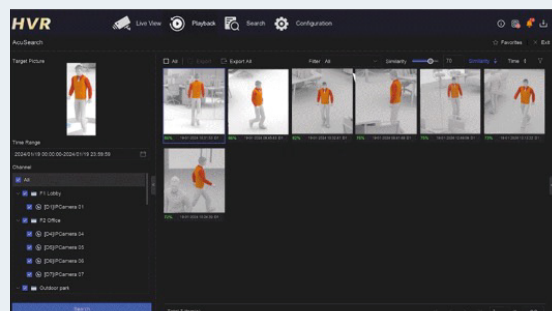

Quicker and More Efficient Video Searching

Users can search specific targets (persons) of interest precisely with just one click, and then the related videos can be displayed.