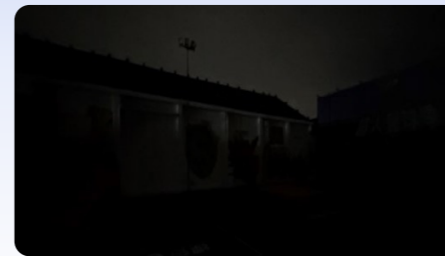

Brilliant AI Noise Reduction

Phone illumination *Taken at 1:00am