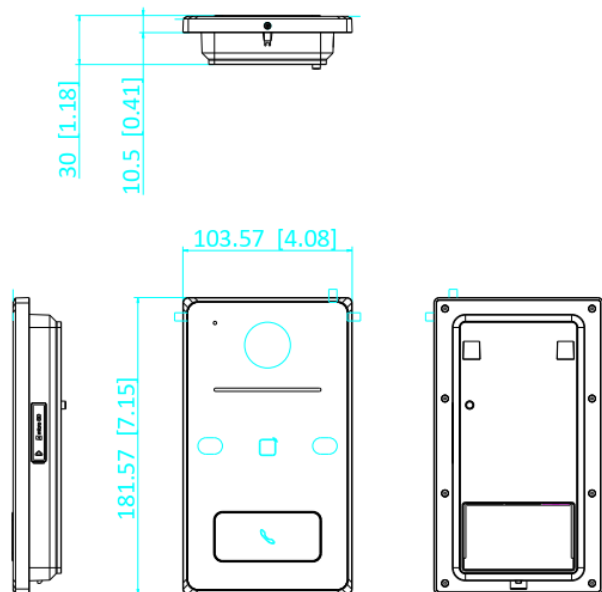

Lock control	1 relay, Max. 30 VDC 2 A
Door contact input	1
Audio output	1 external loudspeaker(Reversed)
General	
Button	1 physical button
Installation	Surface mounting
Indicator	2
Weight	Net weight: 0.190 kg Gross weight: 0.414 kg
Protective level	IP65
Working temperature	-40 °C to 53 °C (-40 °F to 127.4 °F)
Working humidity	10% to 95% (no-condensing)
Dimension (W × H × D)	181.6 mm × 103.6 mm × 29.5 mm (7.1" × 4.0" × 1.1")
Battery	/
Application environment	Outdoor
Power consumption	< 10 W
Power supply	12 VDC, 1.5 A,IEEE802.3af, Standard PoE
Language	English, Arabic, French (Europe), Russian, Spanish (Europe), Italian, German, Polish, Turkish, Portuguese, Portuguese (Brazil), Uzbek, Kazakh, Czech, Hungarian, Dutch, Romanian, Bulgarian, Ukrainian, Croatian, Serbian, Greek, Lithuanian, Estonian, Latvian, Norwegian, Danish, Slovenian, Slovak, Hebrew, Swedish, Finnish, Mongolian, Vietnamese, Traditional Chinese

▪ Available Model

DS-KV6133-ME1/Surface

▪ Dimension

Unit:mm [inch]

SCALE 1:1