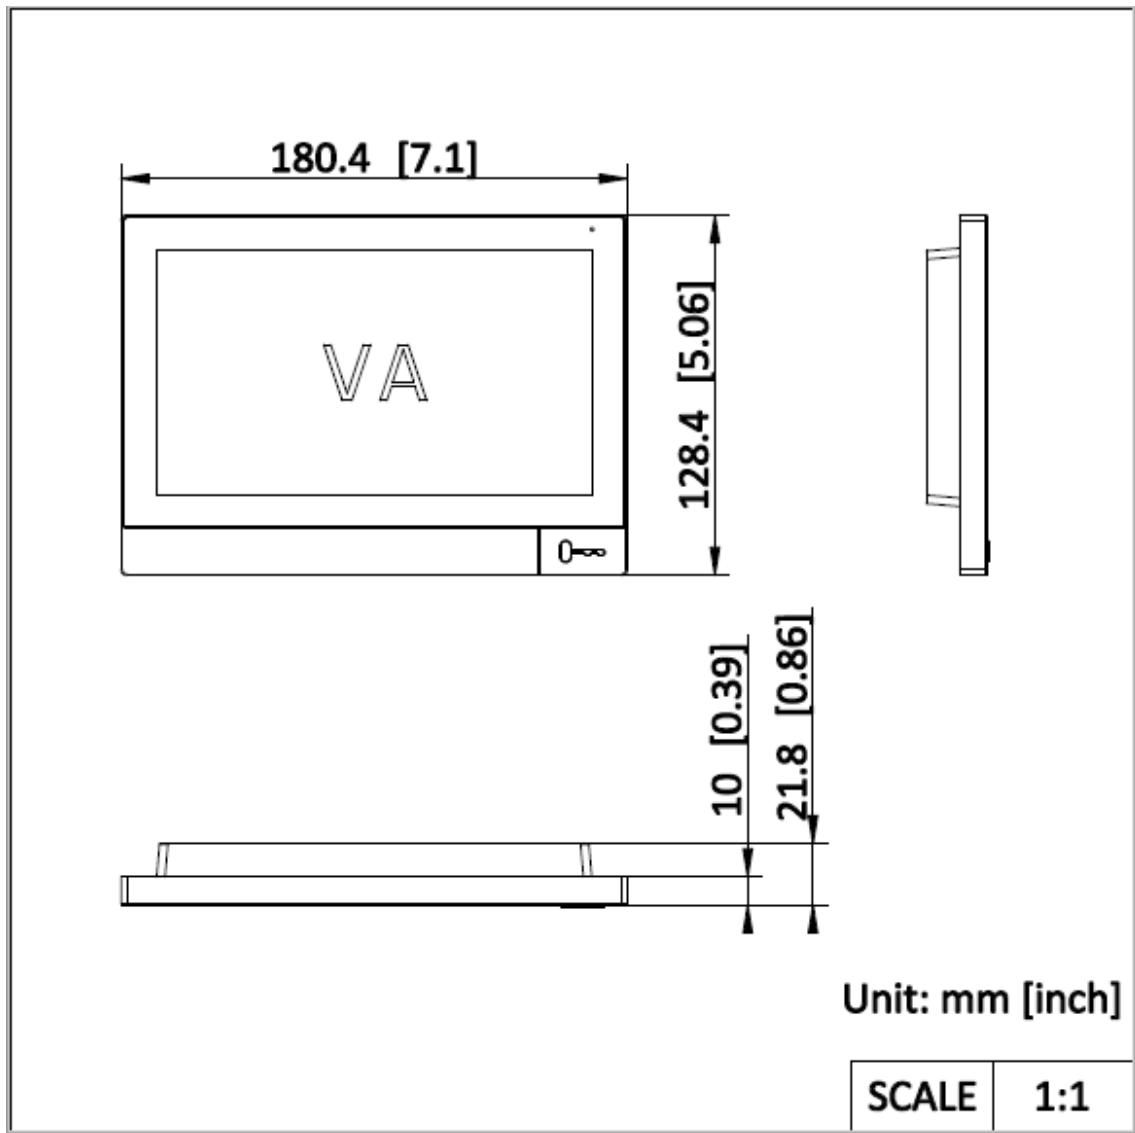

- Accessory
- Optional

DS-KABH8380-T Table bracket	DS-KABH8380-G Gang Box