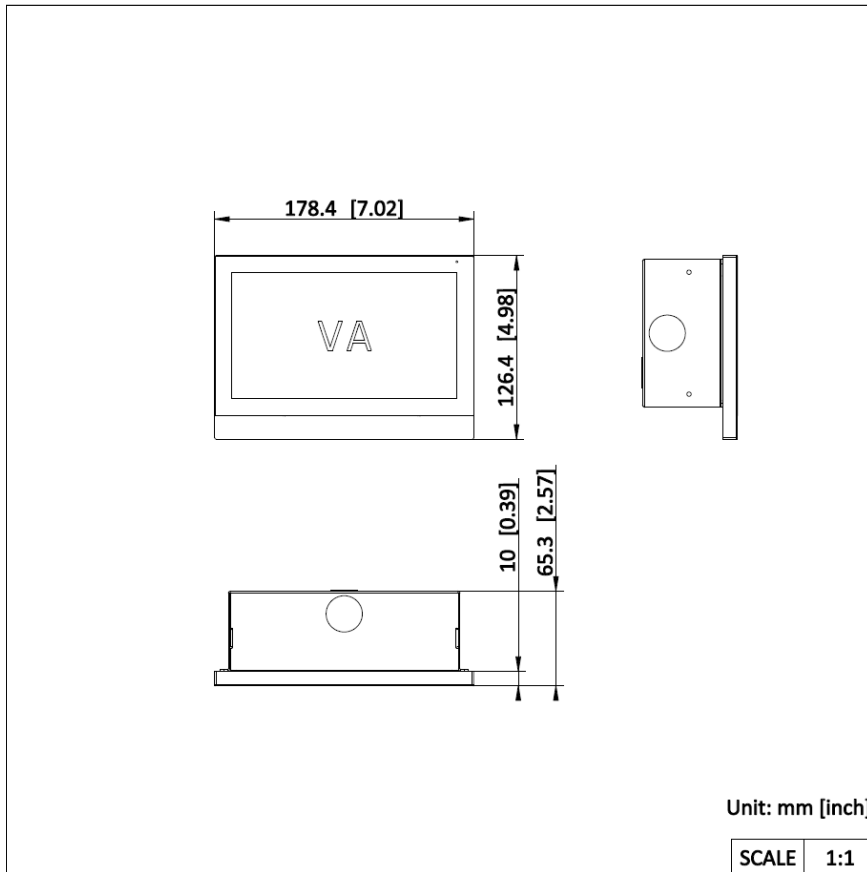

▪ **Accessory**

▪ **Included**

DS-KABH8380-G

Gang Box

▪ **Optional**

DS-KABH8380-T

Table bracket