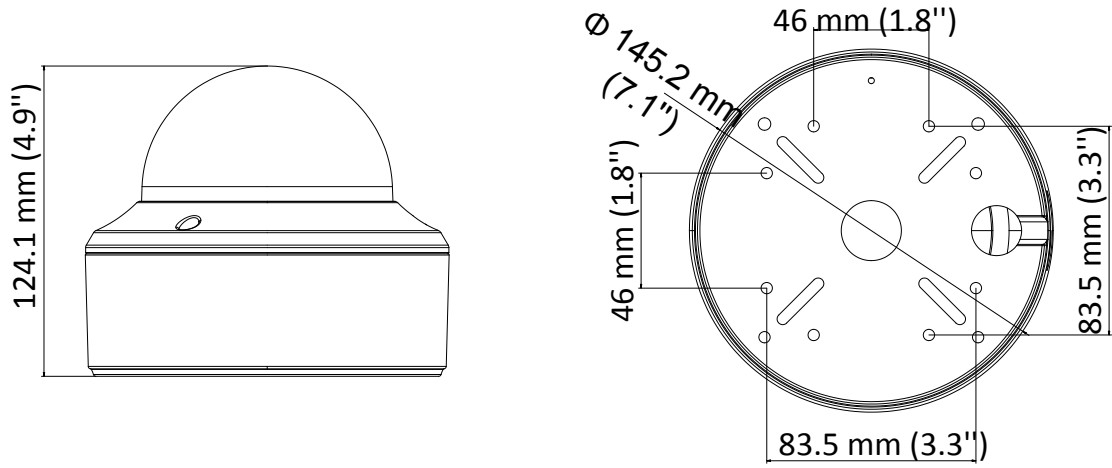

Order Model

DS-2CE59H8T-AVPIT3ZF, DS-2CE59H8T-VPIT3ZF

Dimension